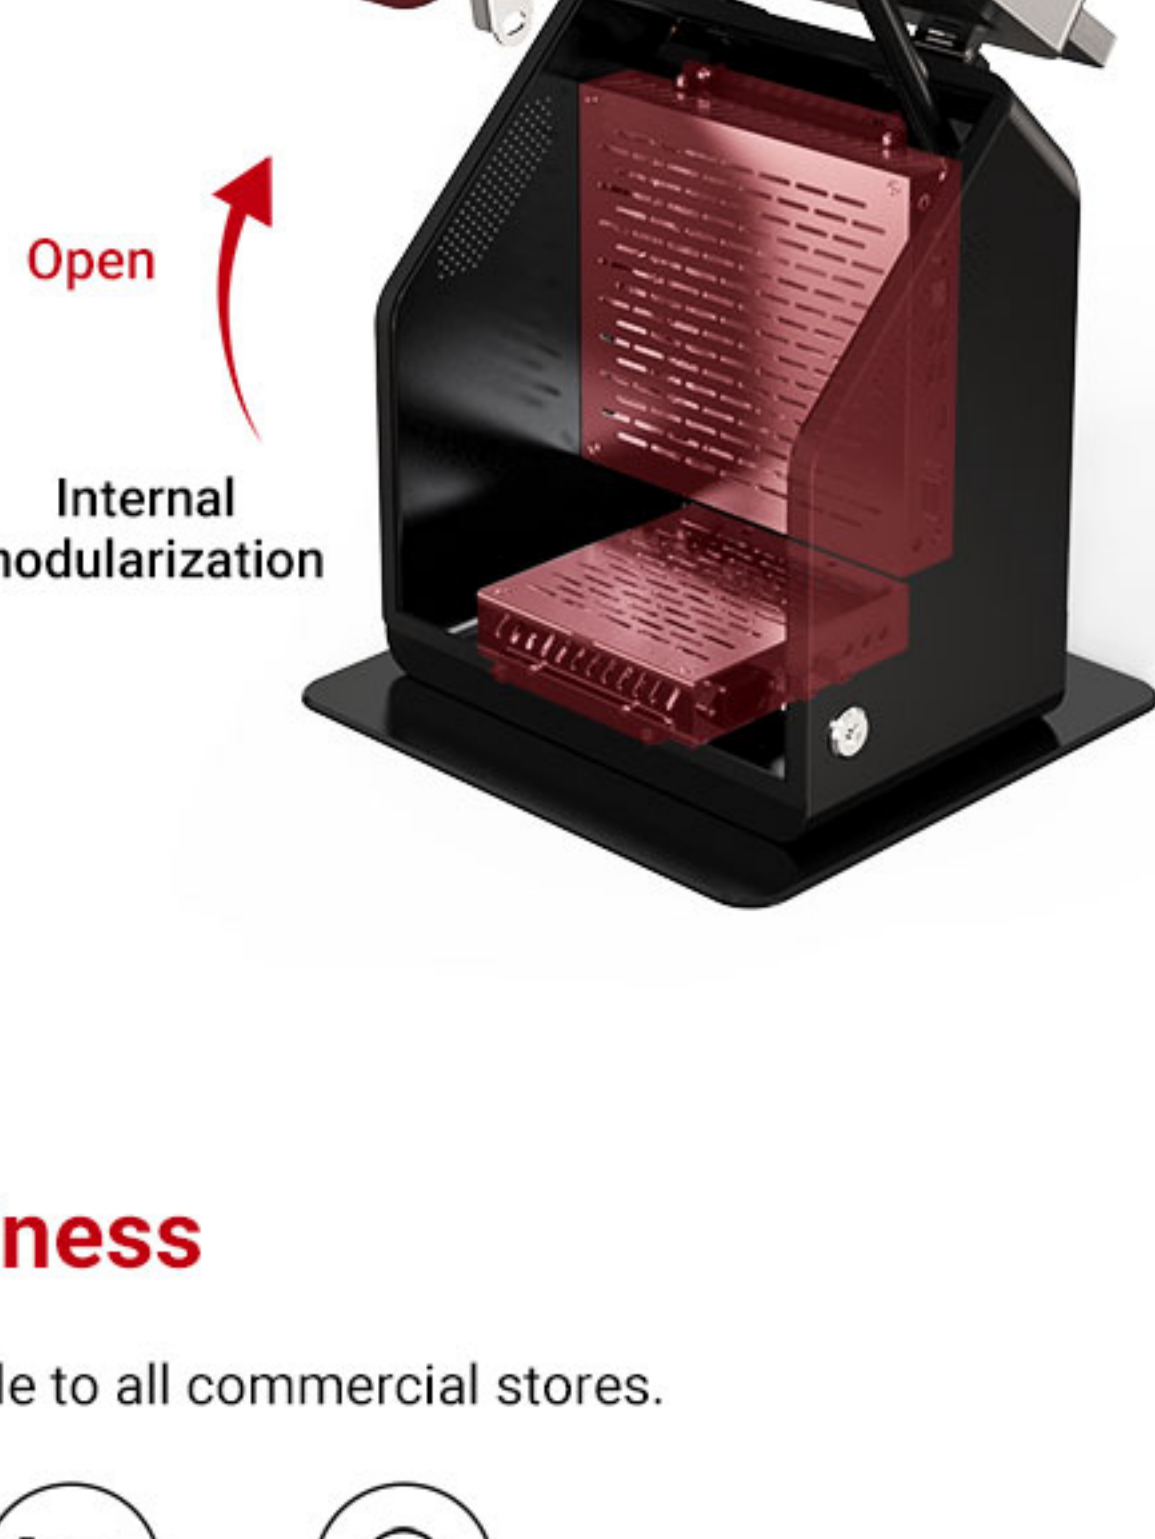

Open
Internal modularization

For All Business

Desktop all-in-one kiosk POS, applicable to all commercial stores.