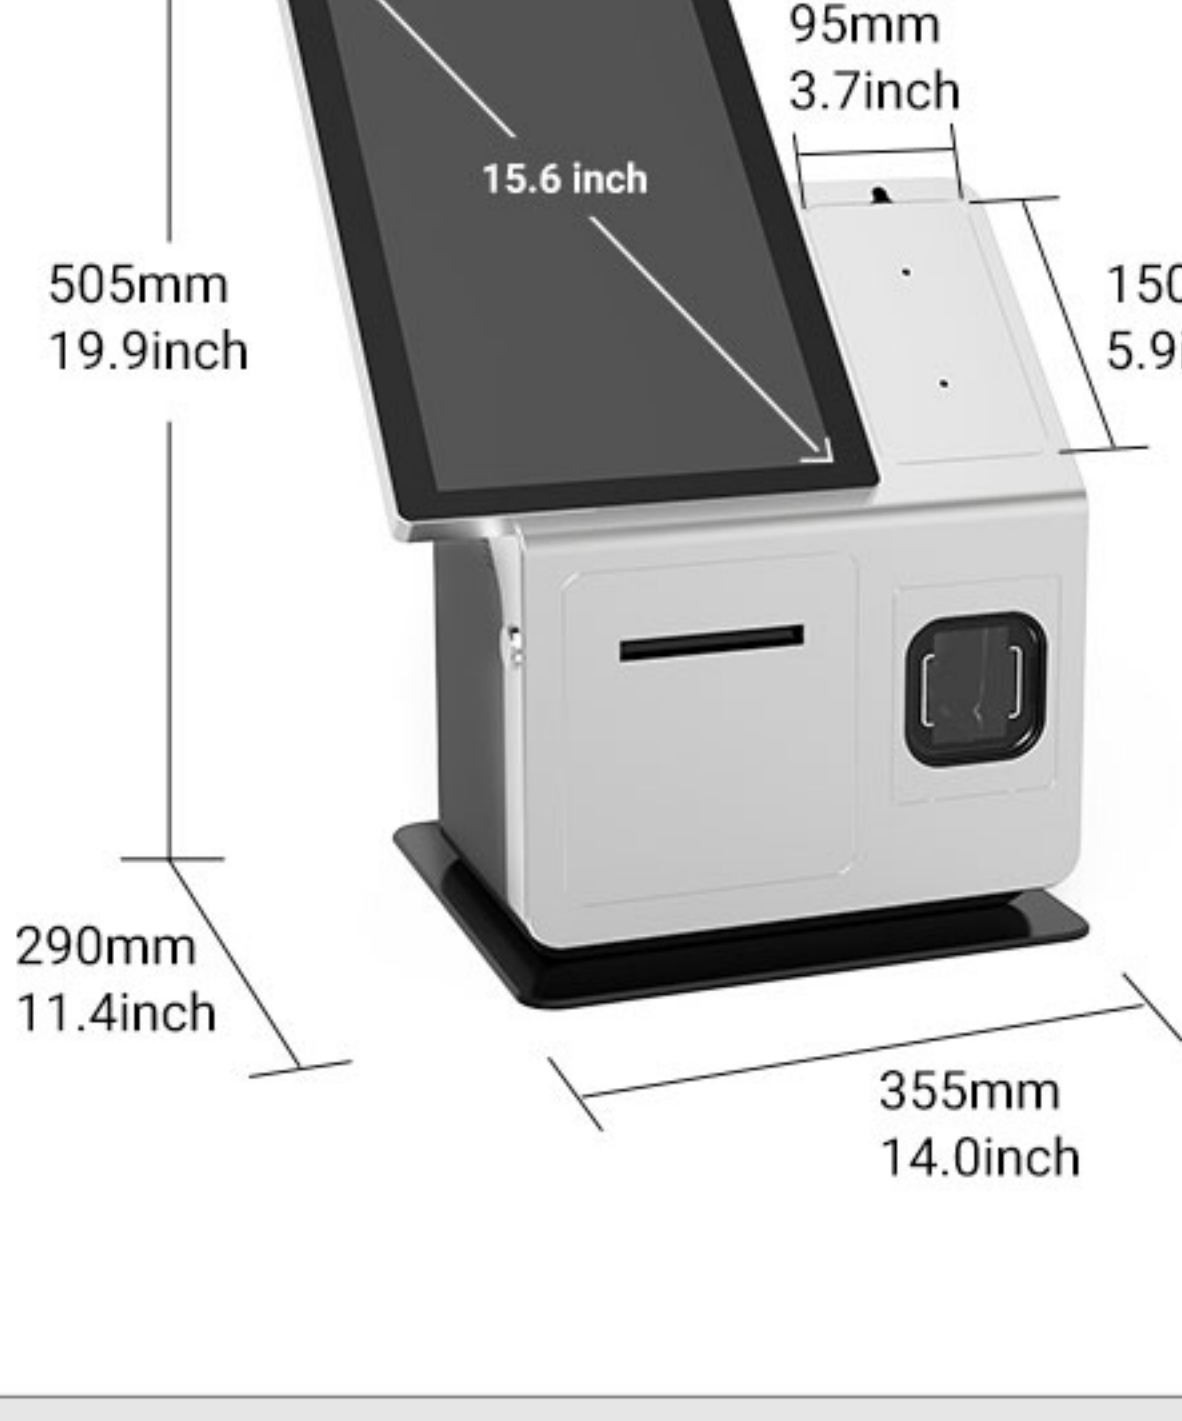

15.6 inch

Countertop Kiosk POS

KP-1500C

- 15.6 inch HD touch screen
- Built in printer, scanner and reserved space for card reader
- Without card reader
- Mounting Options: Countertop/ Floor standing

FEATURES

15.6 inch HD Touch Screen

Card Reader Space
(W95xH150 mm)

Thermal Receipt Printer
Front door opening design

Scan Window

Dual-Applications as Cashier or Self-Checkout

The compact and delicate desktop kiosk integrates multiple functions such as touch screen, card reading, scanning, and receipt printing. It can be used as cash register for cashiers, and can also be provided to customers for self-checkout.

Convenience Store

Pharmacy

Bookstore

Gift Shop

SPECIFICATIONS

505mm
19.9inch

290mm
11.4inch

15.6 inch

95mm
3.7inch

150mm
5.9inch

355mm
14.0inch

OS Support			
Operating System	WIN 10 (Trial version)	Android 11	
CPU	Intel Celeron J6412 Quad-core 2.0G	RK3568 Cortex-A55 Quad-core, 2.0 GHz	
System Memory	4G/8G	2G/4G	
Disk	128G/256G(SSD)	16G/32G	
Interface			
Speaker	2W*2	2W*2	
Interface	USB*4 / RJ45*1	USB*4 / RJ45*1	
Network	Ethernet / WIFI	Ethernet / WIFI	
Touch Screen			
Type	PCAP 10 points	Response Time	10ms
LCD			
Type	TFT-LCD	Contrast Ratio	1200 : 1
Screen Size	15.6 inch	Response Time	25ms
Max Resolution	1920 x 1080	Viewing Angle	H170° V170°
Aspect Ratio	16 : 9	Display Colors	16.2M
Brightness	300 cd/m ²	Refresh Rate	60Hz
Panel Life	15000 hours		
Devices			
Printer	Thermal printer with cutter, paper roll 80mm * 80mm	Scanner (Built-in)	
Power			
Voltage	100-240VAC, 50/60Hz	Power Consumption	<30W
Enclosure			
Material	SPCC		
Colour	Pictured	Surface	Powder coating
Overall Size	L355 x W290 x H505 mm	Net Weight	13 kg
Package	L385 x W345 x H465 mm	Gross Weight	23 kg
Application			
Working Temperature	0~40°C	Storage Temperature	-20~60°C
Working Humidity	20%~80%	Storage Humidity	10%~90%
Application	Indoor		