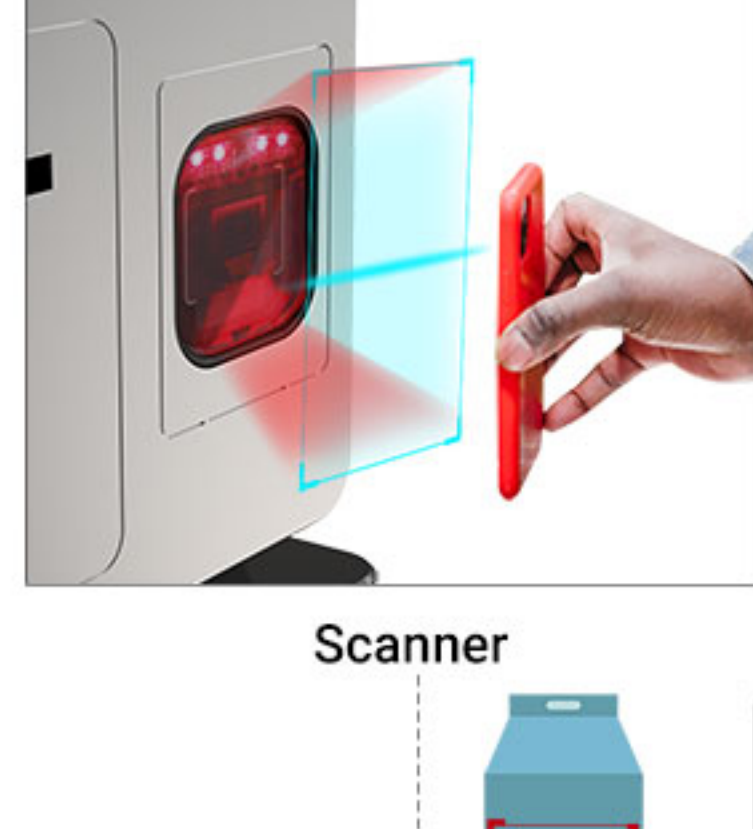

15.6 inch

Countertop Kiosk POS

KP-1500C

- 15.6 inch HD touch screen
- Built in printer, scanner and reserved space for card reader
- Without card reader
- Mounting Options: Countertop/ Floor standing

FEATURES

15.6 inch HD Touch Screen

Card Reader Space
(W95xH150 mm)

Thermal Receipt Printer
Front door opening design

Scan Window

Dual-Applications as Cashier or Self-Checkout

The compact and delicate desktop kiosk integrates multiple functions such as touch screen, card reading, scanning, and receipt printing. It can be used as cash register for cashiers, and can also be provided to customers for self-checkout.

Beautiful appearance, space saving and powerful functions greatly improve the business experience.

As self-checkout kiosk

As cash register

Excellent Scanning and Printing

Built in high-end performance scanner, supports skimming scanning, can quickly read commodity codes, bar-codes, mobile phone interface payment codes, etc., it is sensitive and efficient for high-frequency operations.

The embedded thermal receipt printer adopts the front door design, which is convenient for daily paper roll replacement and high-speed, silent printing.

Thermal receipt printer

Scanner

Commodity codes

Payment codes