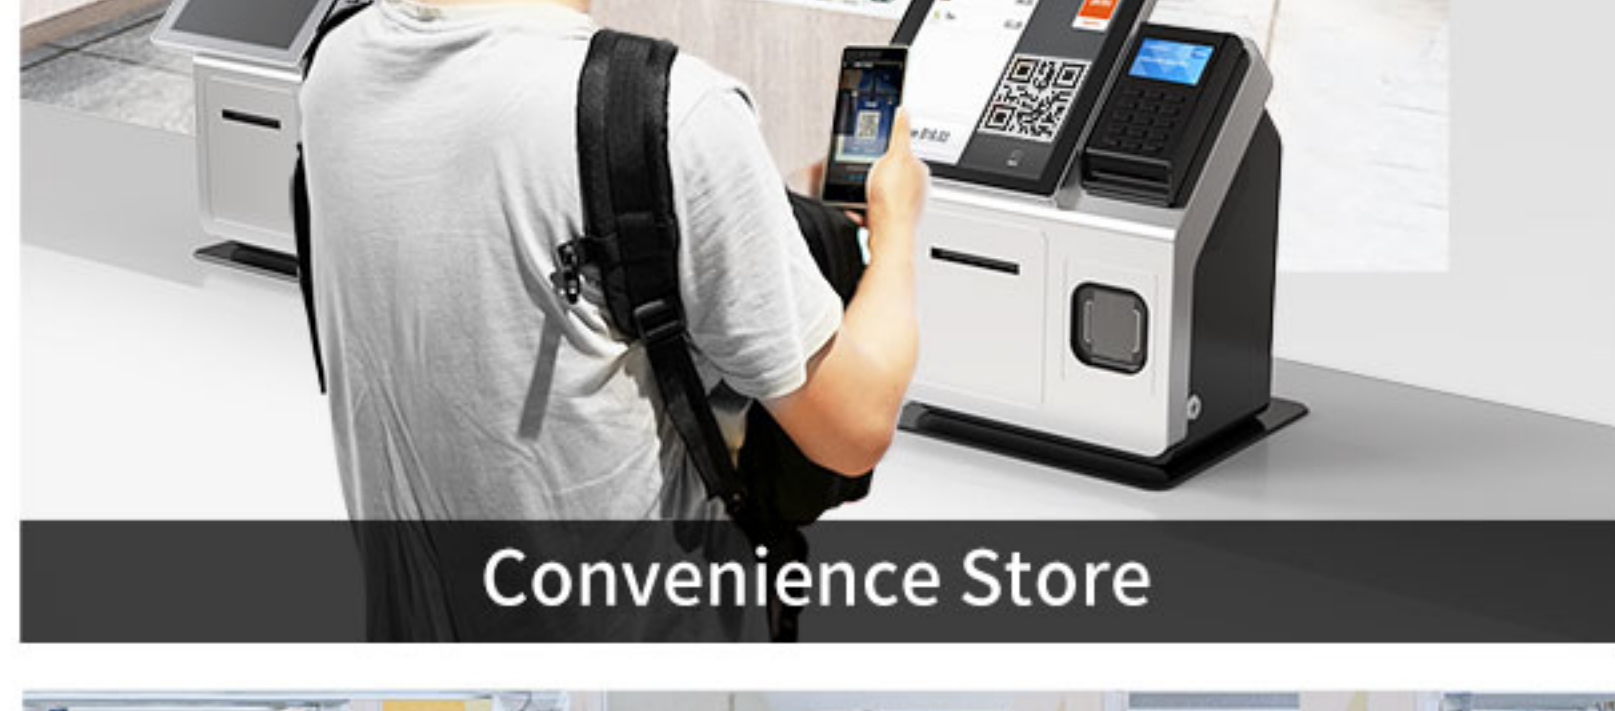

APPLICATIONS