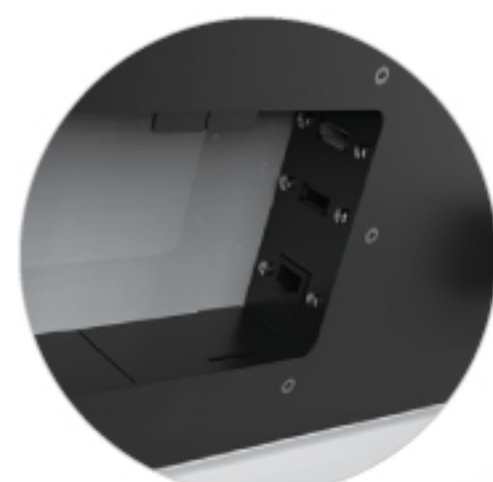

### Two mounting options

Floor-standing / Wall mounting

Support over 30 different media player formats

Antenna

Two wheels

key lockable cable compartment with 2 USB interfaces

The bolt on the back panel

Quick fold the supporting frame and bolt it for easy moving