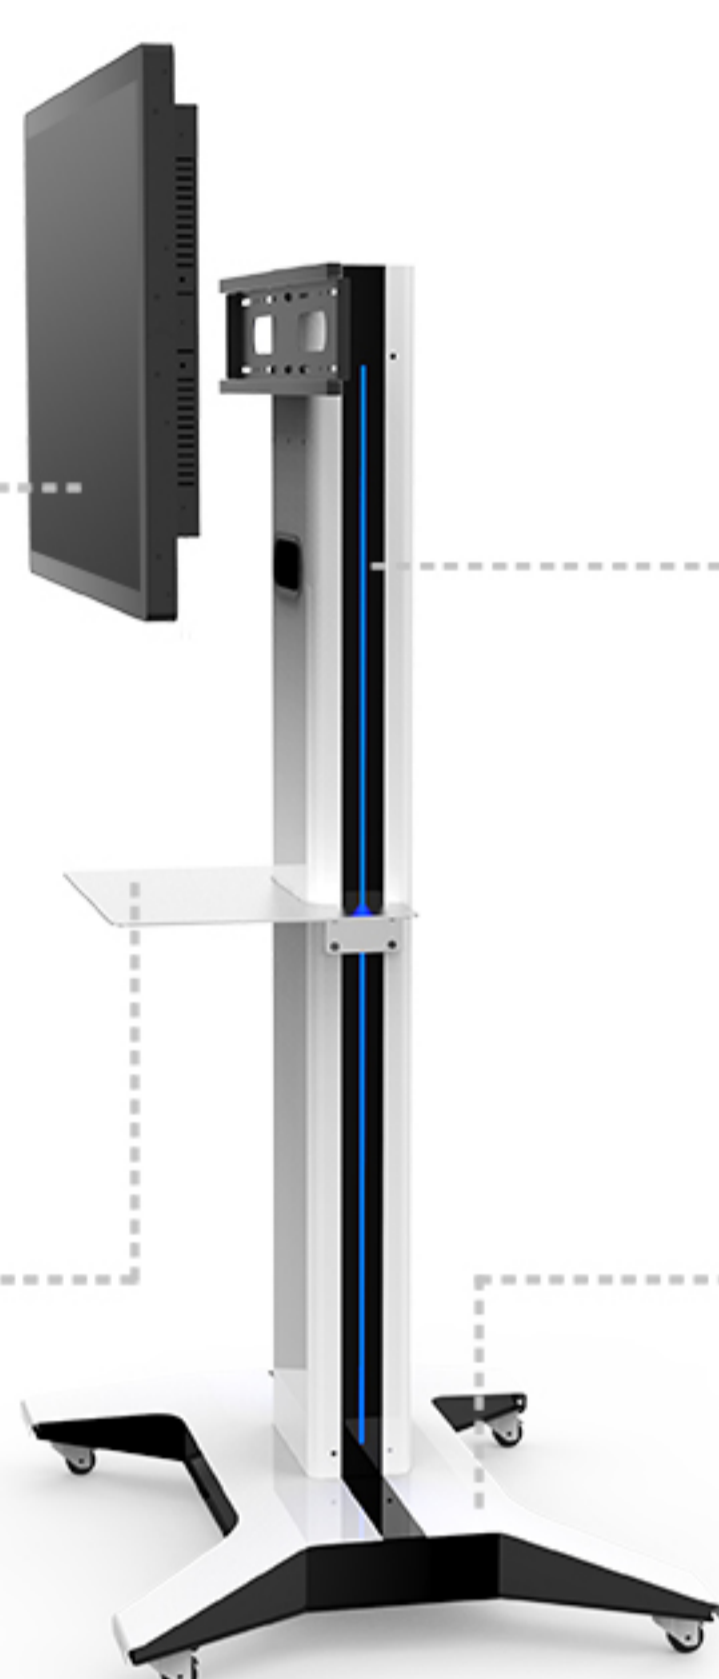

## DC-4300

- 43 inch HD display screen, supporting landscape or portrait
- Display screen and stand combined mounting, two-gear height adjustable
- Equipped four wheels for smooth movement
- Support Ethernet and WIFI
- Option: storage tray

## FEATURES

**43inch, 1920x1080**

Projective capacitive touch (10 point)  
Support landscape or portrait

**Storage Tray (Option)**

Material in brushed aluminum,  
3KG bearing

**LED Atmosphere Lamp**

**Heavy Base With Wheels**

**Cable Compartment**

The cable is hidden internal, Enough room inside the unit to place the power strip or a power bank on the shelf for a completely wireless appearance.

**Two-gear Mounting Adjustable**

The mounting bracket reserves holes at different height, suitable for two-gear mounting

**Wire Routing Holes**