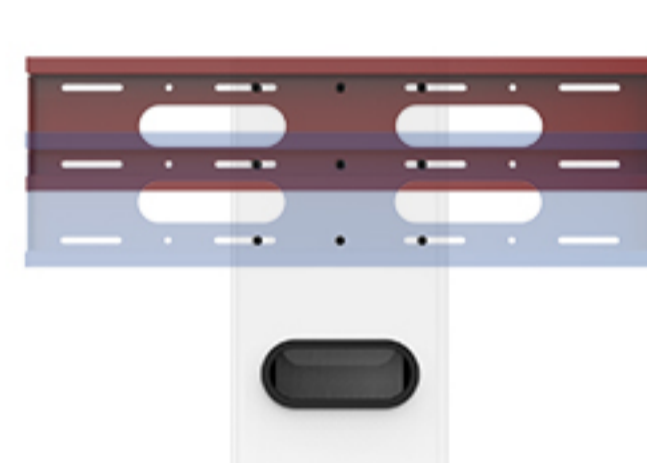

## DC-4300

- 43 inch HD display screen, supporting landscape or portrait
- Display screen and stand combined mounting, two-gear height adjustable
- Equipped four wheels for smooth movement
- Support Ethernet and WIFI
- Option: storage tray

## FEATURES

**43inch, 1920x1080**

Projective capacitive touch (10 point)  
Support landscape or portrait

**Storage Tray (Option)**

Material in brushed aluminum,  
3KG bearing

**LED Atmosphere Lamp**

**Heavy Base With Wheels**

**Cable Compartment**

The cable is hidden internal, Enough room inside the unit to place the power strip or a power bank on the shelf for a completely wireless appearance.

**Two-gear Mounting Adjustable**

The mounting bracket reserves holes at different height, suitable for two-gear mounting

**Wire Routing Holes**