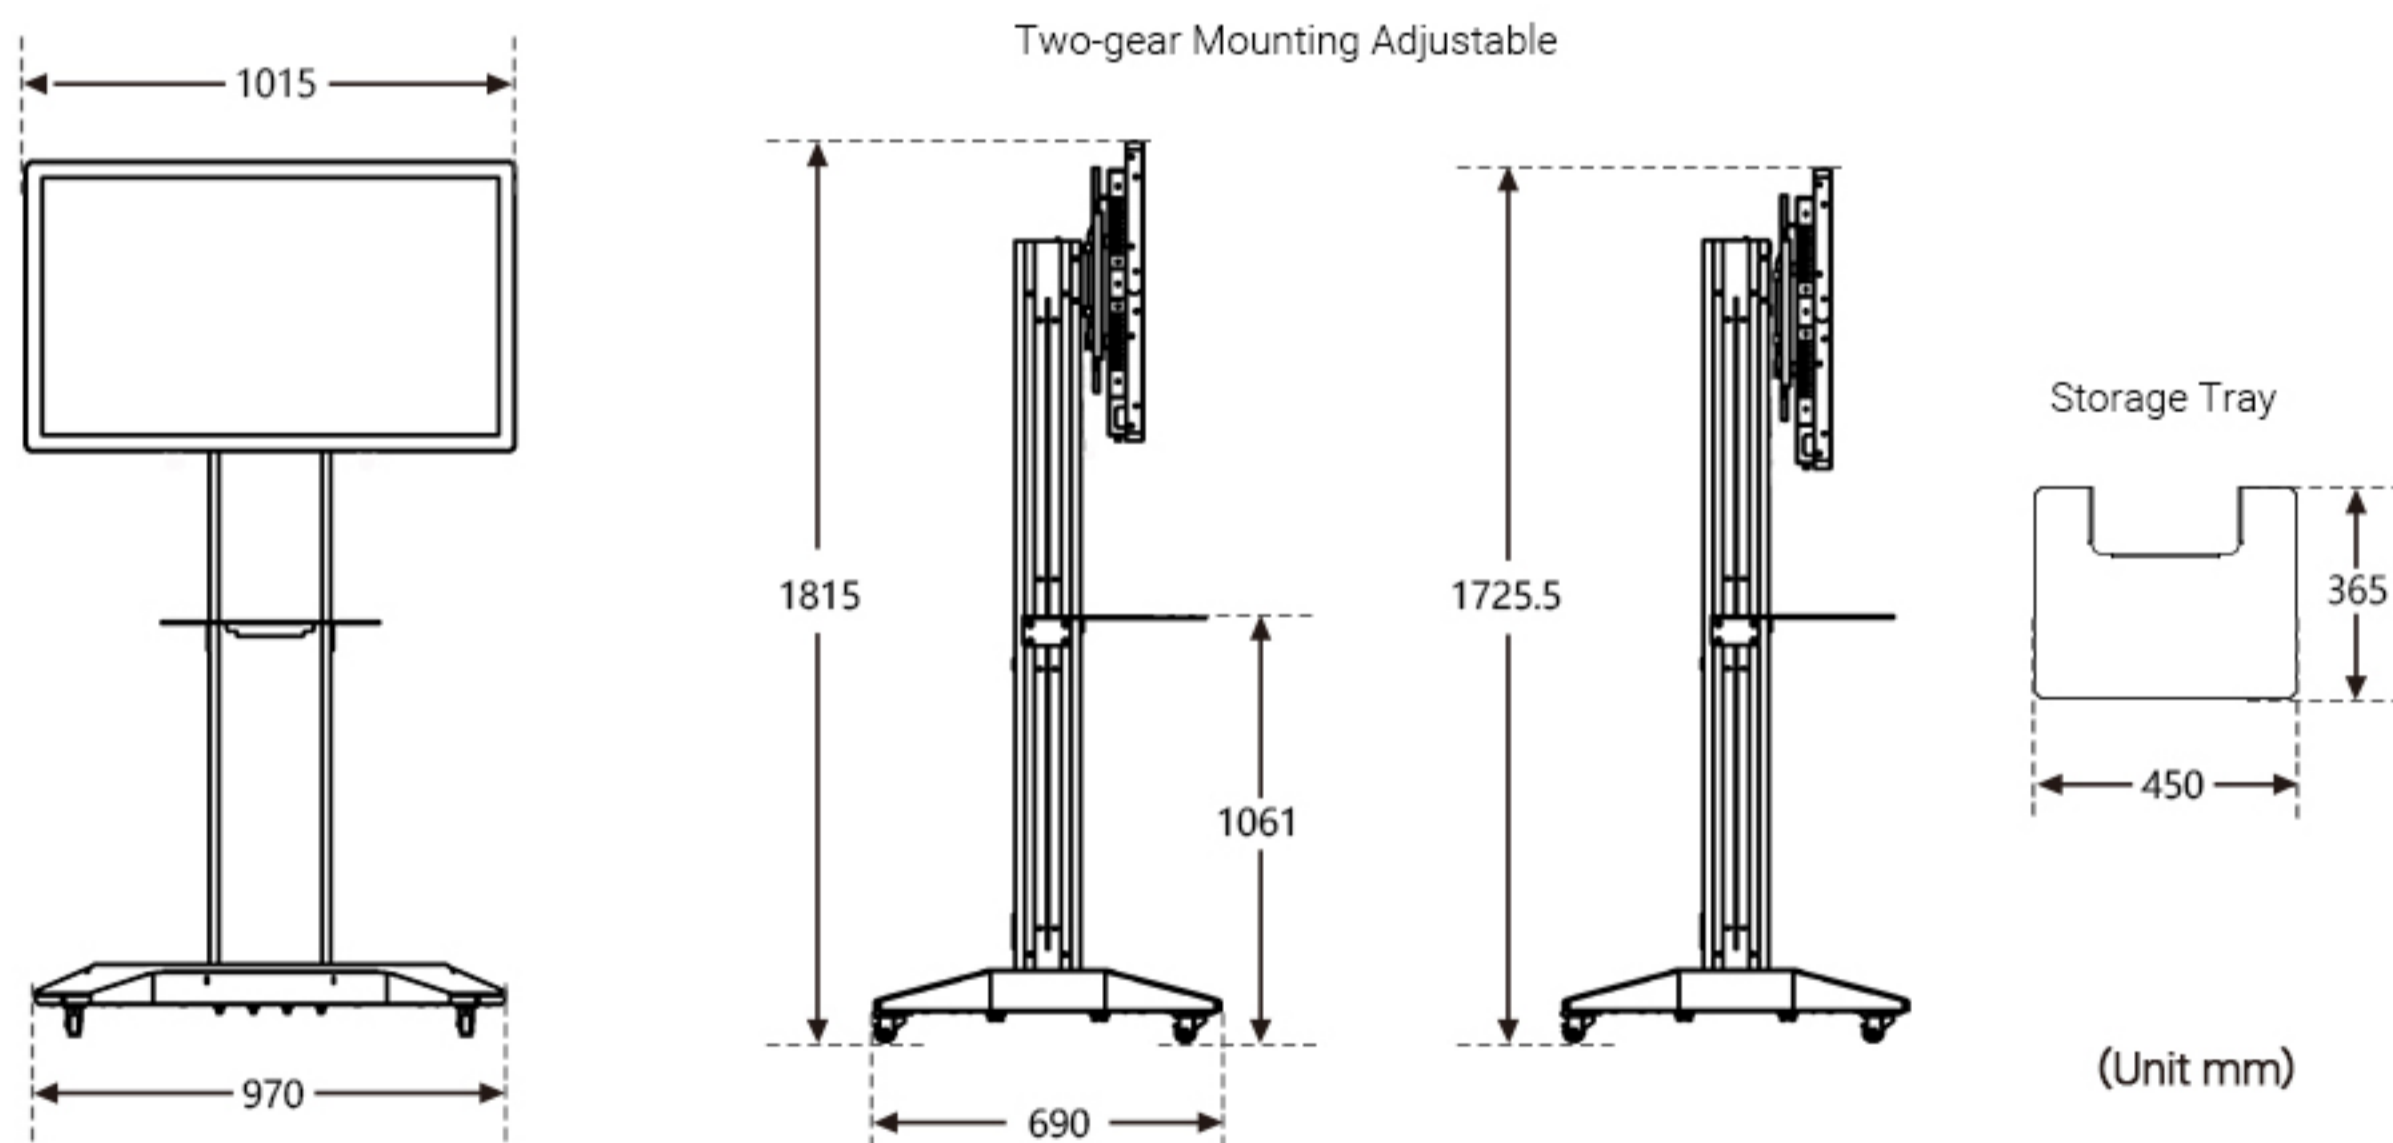

SPECIFICATIONS

OS Support			
Operating System	WIN 10 (trial version)	Android 11	
CPU	Intel Celeron J6412 Quad-core 2G	RK3568 Cortex-A55 Quad-core, 2.0 GHz	
System Memory	4G/8G	2G/4G	
Disk	128G/256G(SSD)	16G/32G	
Interface			
Speaker	5W*2	5W*2	
Interface	USB*4/RJ45*1	USB*2/RJ45*1	
Network	Ethernet/WIFI	Ethernet/WIFI	
Touch screen			
Type	PCAP 10 points	Response time	10ms
LCD			
Type	TFT-LCD	Contrast Ratio	1200:1
Screen Size	43"	Response time	8ms
Max Resolution	1920x1080	Viewing Angle	H178° V178°
Aspect Ratio	16:9	Display Colors	16.7M
Brightness	350cd/m²	Refresh Rate	60Hz
Panel Life	30000 hours		
Power			
Voltage	100-240VAC, 50/60HZ	Power Consumption	<75W
Enclosure			
Material	SPCC	Surface	Powder coating
Overall Size (mm)	L1015xW690xH1815	Net Weight	72kg
Package (mm)	1680x565x270 (stand) / 1135x210x745 (43 inch monitor)		
Gross Weight	68kg (stand) / 27.5kg (43 inch monitor)		
Application			
Working temperature	0~40°C	Storage temperature	-20~60°C
Working humidity	20%~80%	Storage humidity	10%~90%
Application	Indoor