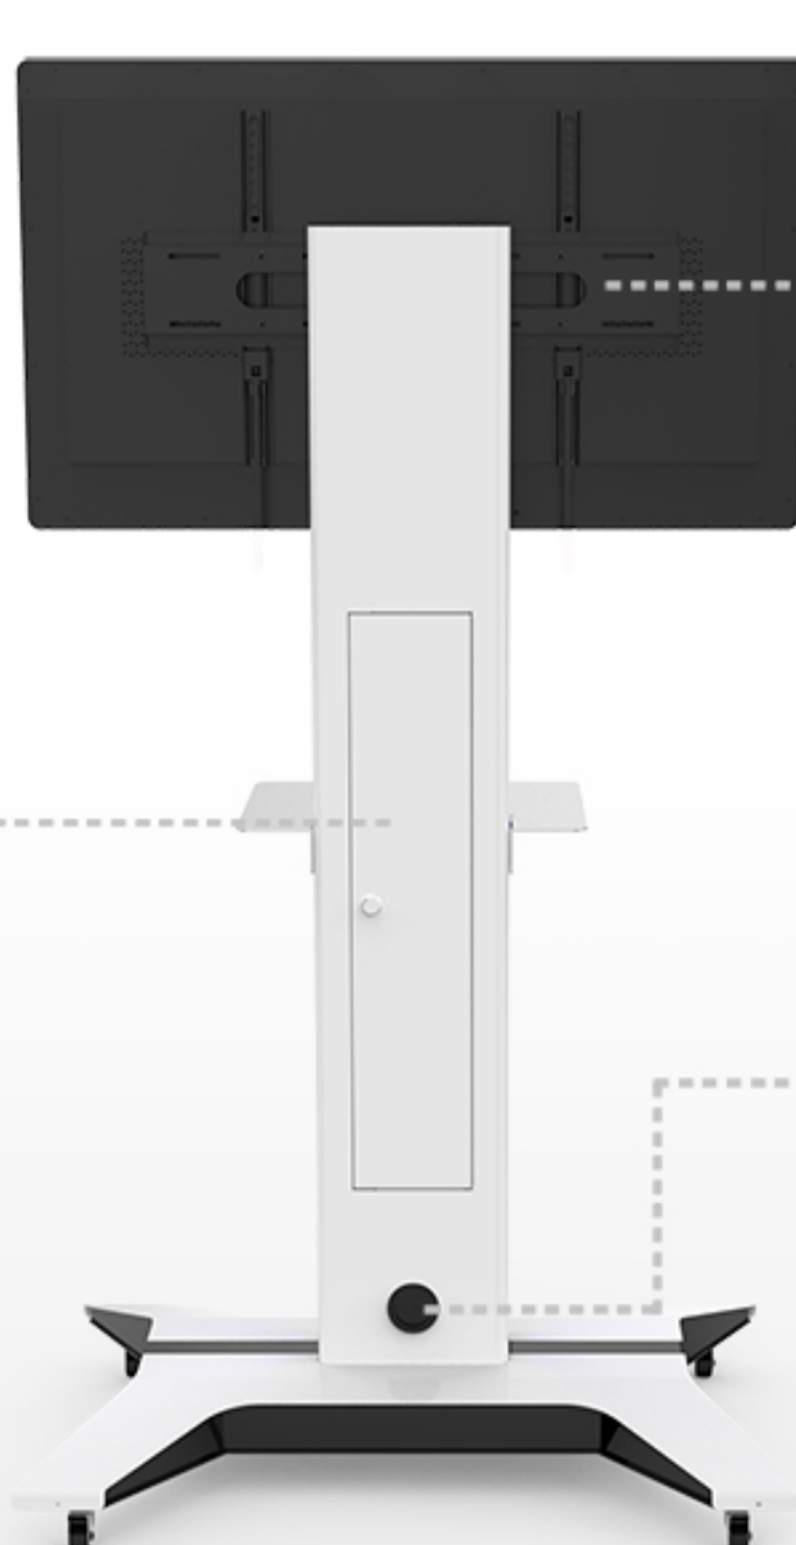

## DC-4300

- 43 inch HD display screen, supporting landscape or portrait
- Display screen and stand combined mounting, two-gear height adjustable
- Equipped four wheels for smooth movement
- Support Ethernet and WIFI
- Option: storage tray

## FEATURES

**43inch, 1920x1080**

Projective capacitive touch (10 point)  
Support landscape or portrait

**Storage Tray (Option)**

Material in brushed aluminum,  
3KG bearing

**LED Atmosphere Lamp**

**Heavy Base With Wheels**

**Cable Compartment**

The cable is hidden internal, Enough room inside the unit to place the power strip or a power bank on the shelf for a completely wireless appearance.

**Two-gear Mounting Adjustable**

The mounting bracket reserves holes at different height, suitable for two-gear mounting

**Wire Routing Holes**