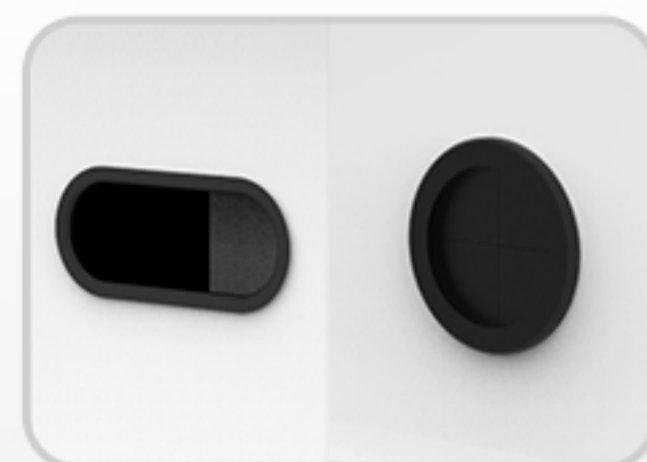

Wire Routing Holes