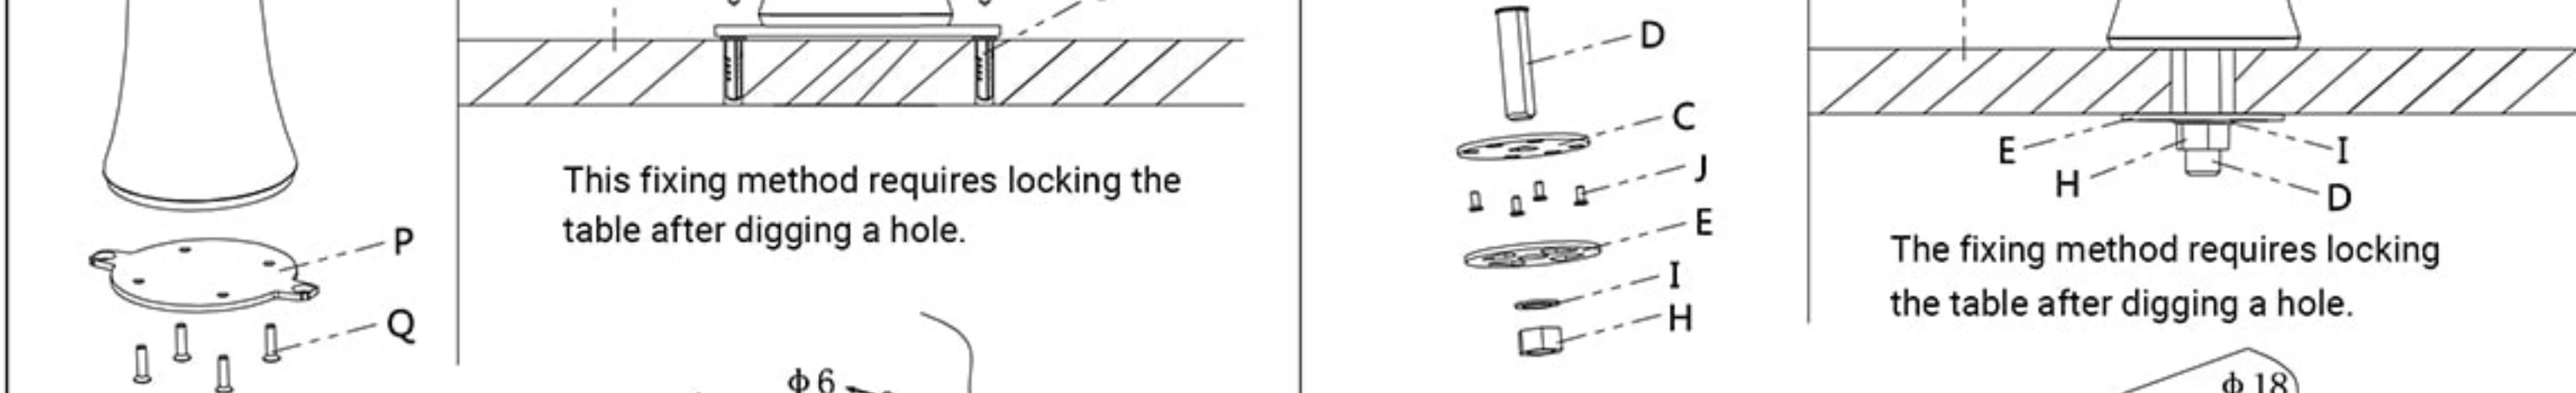

Front panel dismantlement